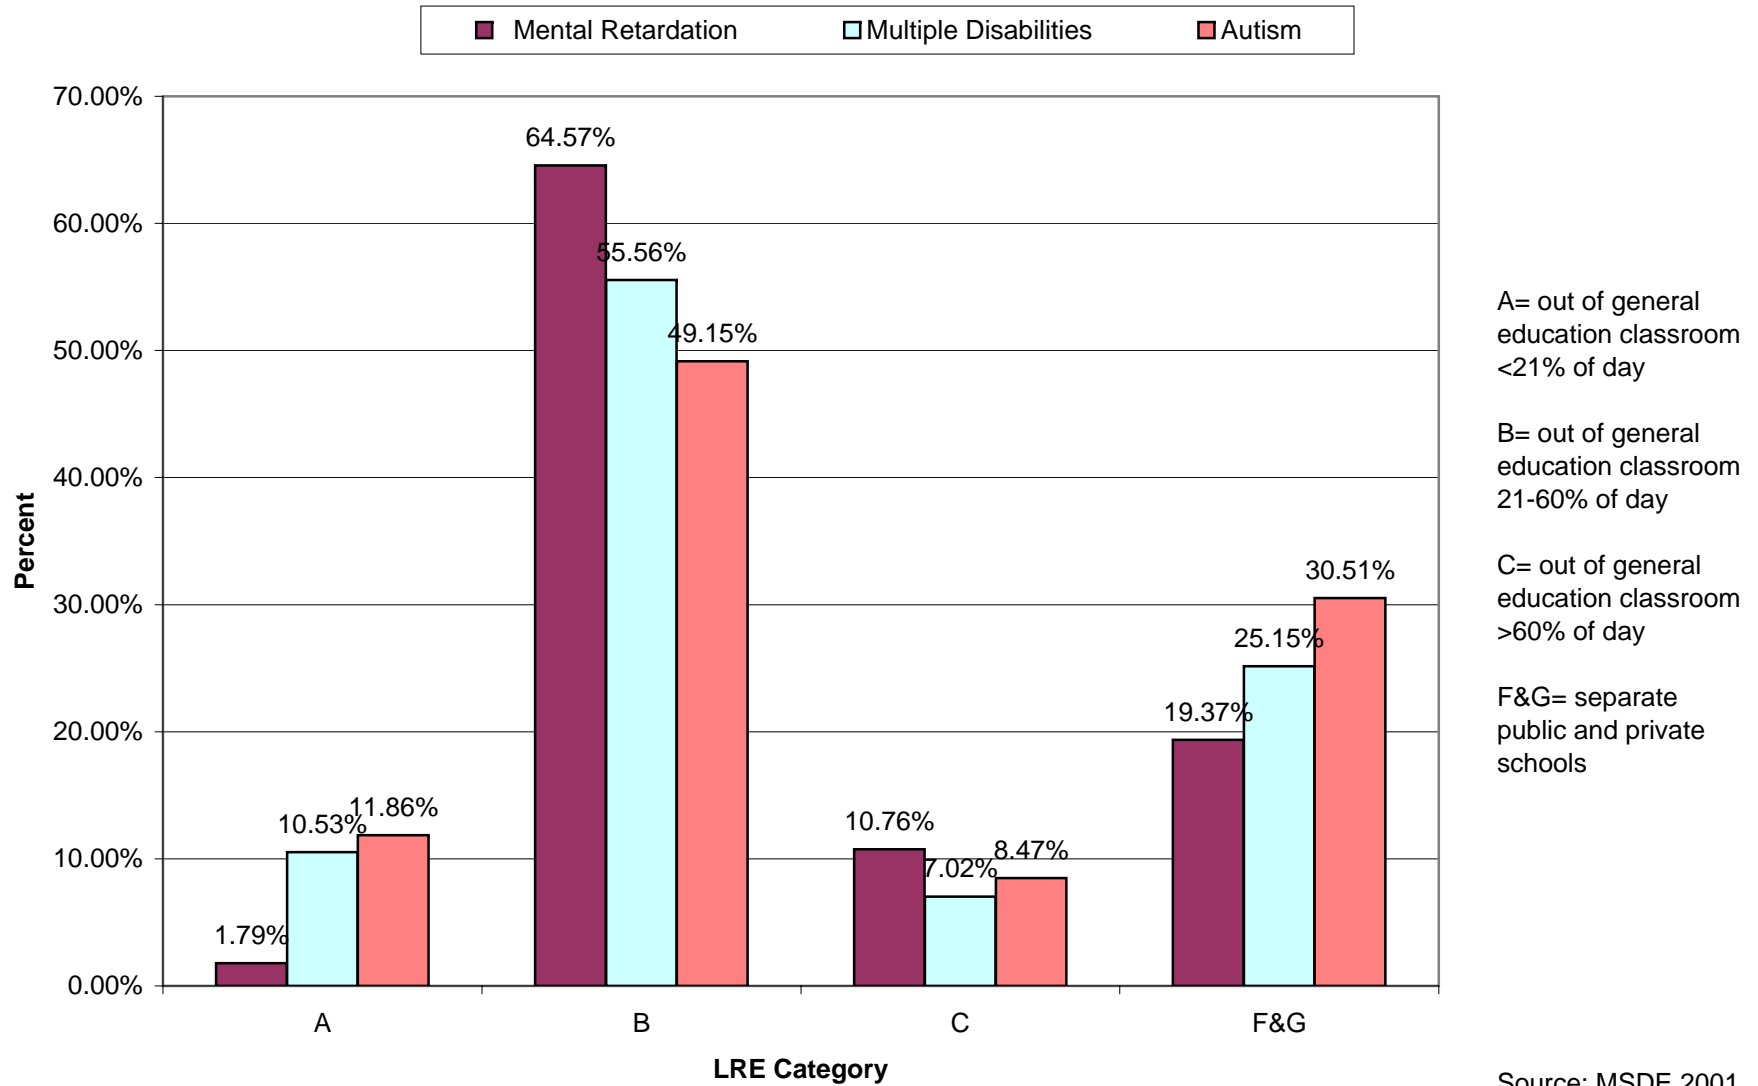

## Percentage of Harford County Students, age 6-21, with Disabilities by LRE and Disability 2001

Source: MSDE 2001